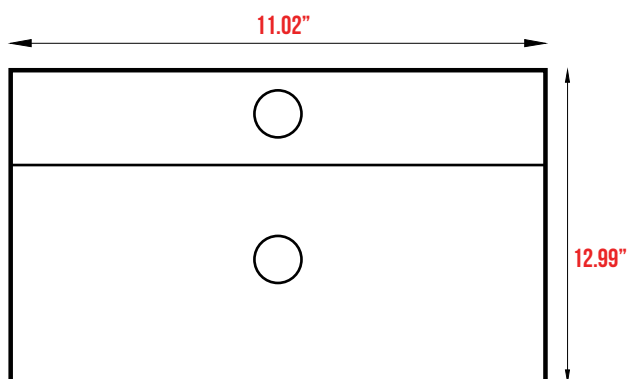

Havasu White Ceramic Rectangular Vessel Bathroom Sink with
Pre drilled single hole faucet, Overflow and Pop up drain

FEATURES

Nonporous glossy surface, easy to clean, and highly durable.

Contemporary, timeless design, simplistic and elegant compatible with all bathroom settings

Above-counter installation for open countertop and clean look

Polished Chrome finished Pop up Drain included.

Pre drilled Standard 1 3/4 for the drain.

	Height	Depth	Width
inches	4.33"	11.02"	12.99"
mm	109.98	279.91	329.95